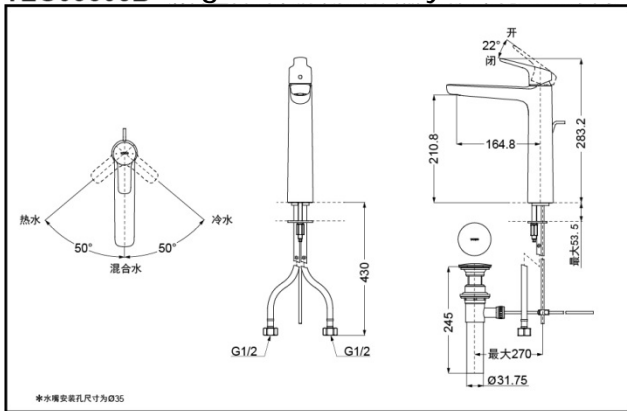

SPECIFICS

Water Inlet Requirement :
0.05MPa(Dynamic
Pressure)~1.0MPa(Static
Pressure)

Water Efficiency : Grade1
Spout : Bubbler equipped

Others

Series : GS

TLG03305B Single-Lever Lavatory Faucet

*TOTO(CHINA) CO.,LTD. All rights reserved.

TLG03306B Single-Lever Lavatory Faucet

*TOTO(CHINA) CO.,LTD. All rights reserved.
TOTO(CHINA) CO.,LTD. www.toto.com.cn