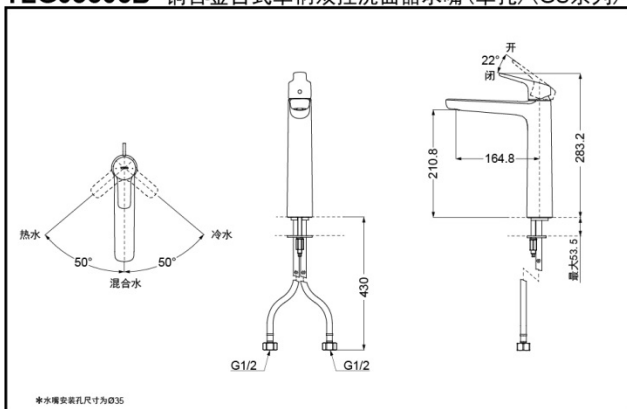

SPECIFICS

Water Inlet Requirement :
0.05MPa(Dynamic
Pressure)~1.0MPa(Static
Pressure)

Water Efficiency : Grade1
Spout : Bubbler equipped

Others

Series : GS

TLG03305B Single-Lever Lavatory Faucet

*TOTO(CHINA) CO.,LTD. All rights reserved.

TLG03306B Single-Lever Lavatory Faucet

*TOTO(CHINA) CO.,LTD. All rights reserved.
TOTO(CHINA) CO.,LTD. www.toto.com.cn